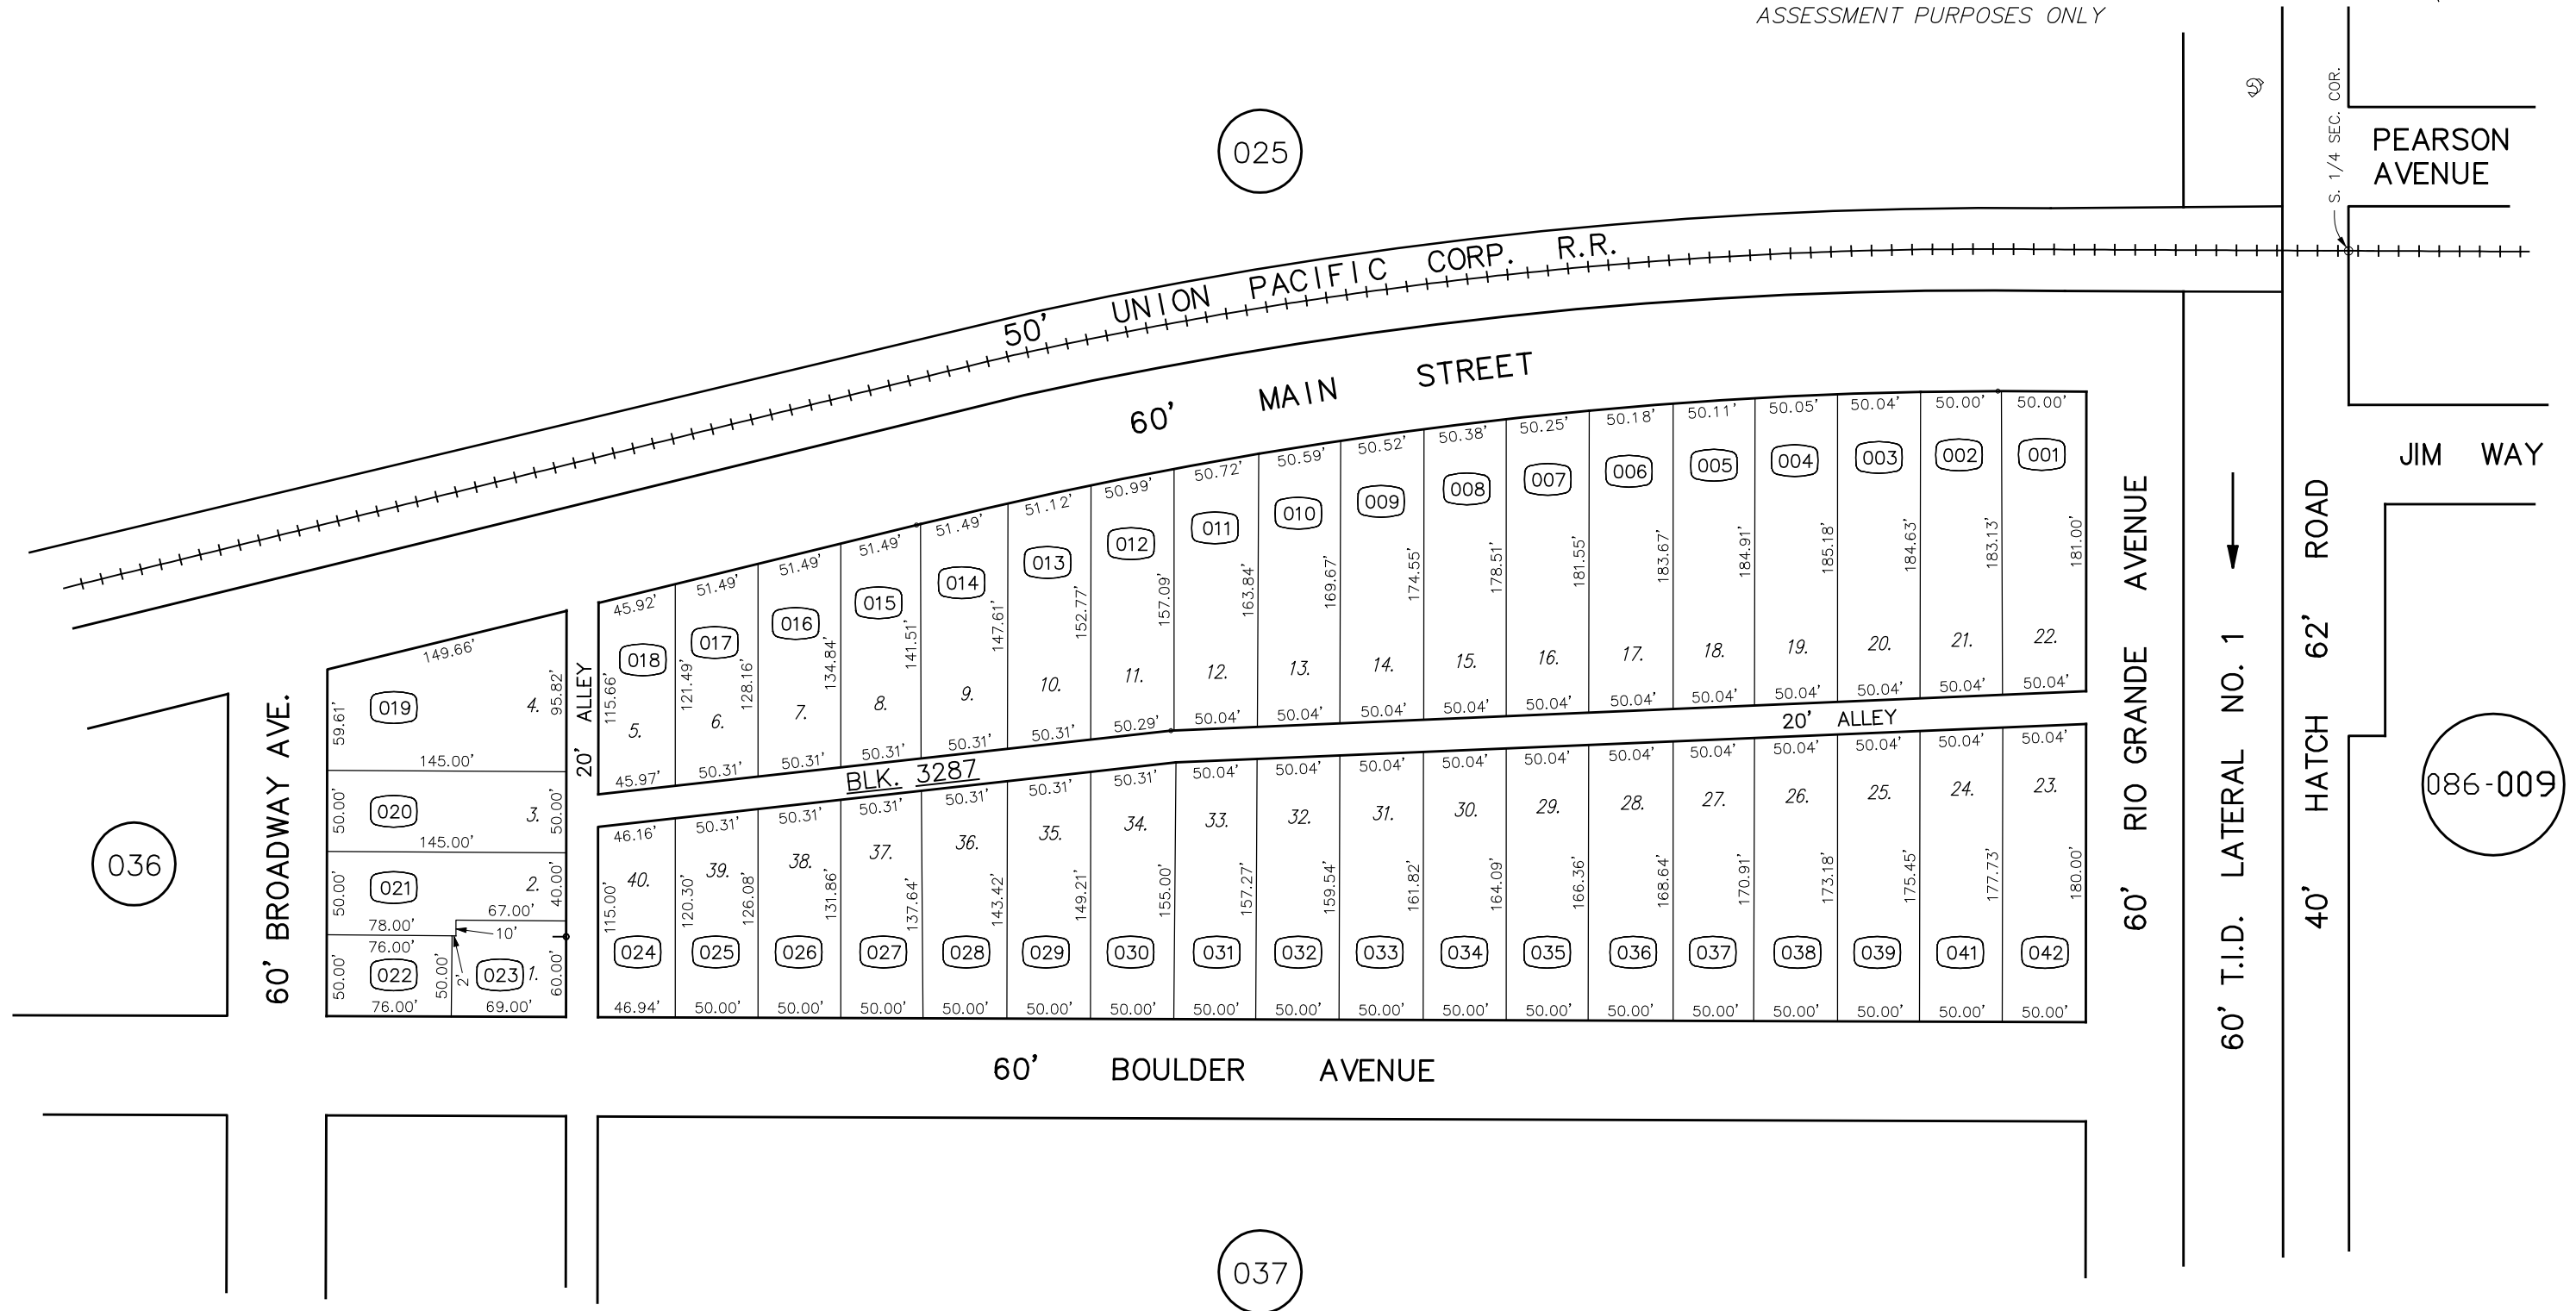

POR. SW 1/4 SECTION 4 T.4S. R.9E. M.D.B.& M.
 POR. SOUTH MODESTO ACRES, TRACT NO. 2 – BLOCK 3287 (11M69)

002 261 038 – 038

THIS MAP FOR
 ASSESSMENT PURPOSES ONLY

FROM: BK II, 038-038
 DRAWN: 6-15-77
 REVISED: 7-2-07 (V) MF