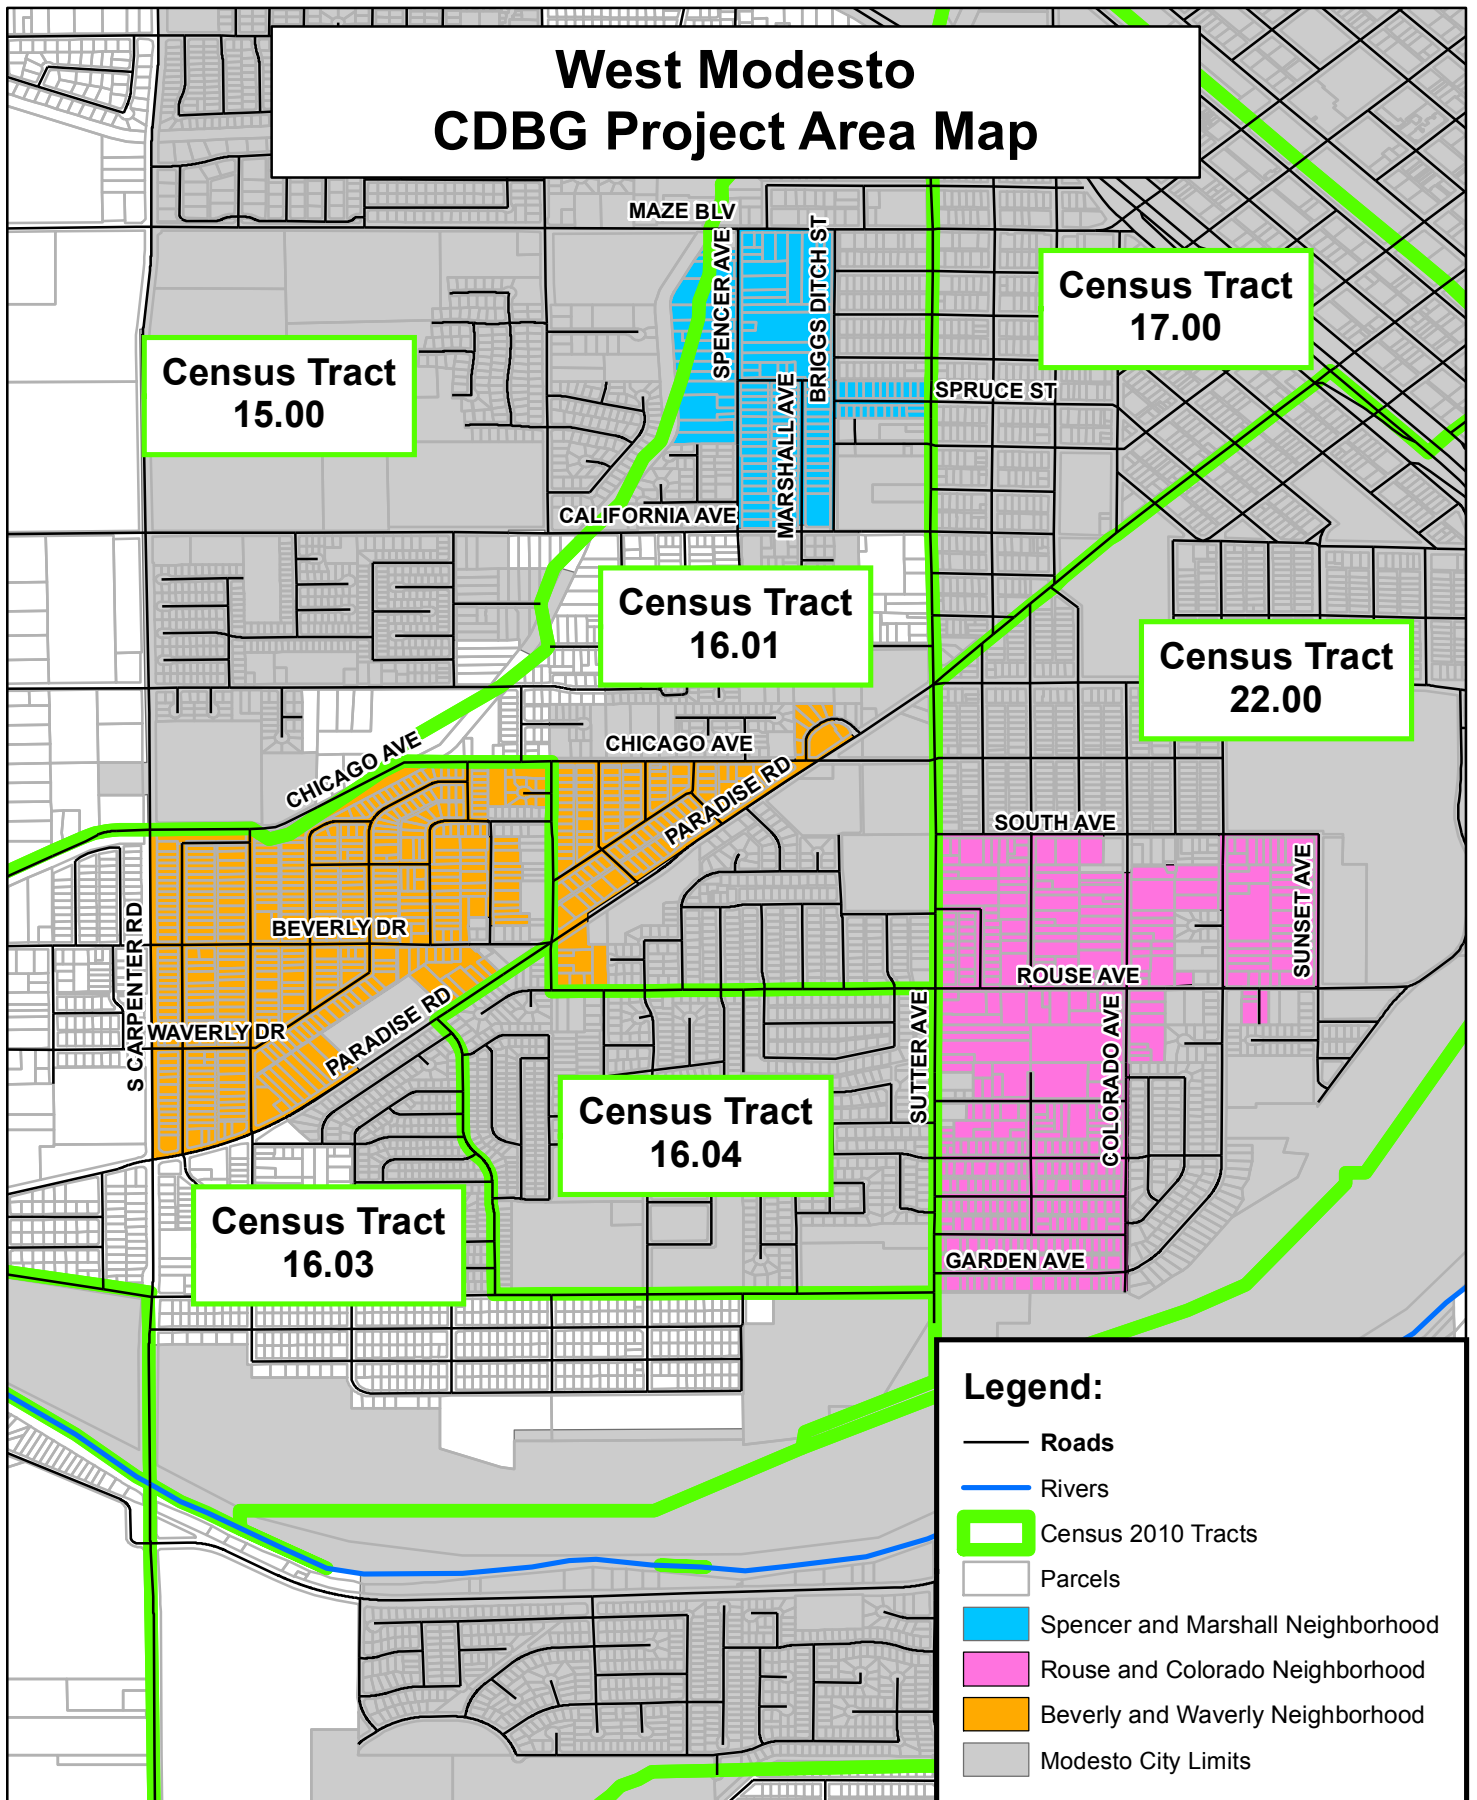

# West Modesto CDBG Project Area Map

## Legend:

- Roads
- Rivers
- Census 2010 Tracts
- Parcels
- Spencer and Marshall Neighborhood
- Rouse and Colorado Neighborhood
- Beverly and Waverly Neighborhood
- Modesto City Limits