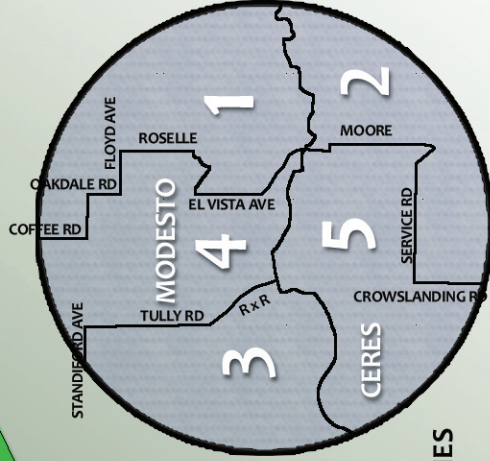

STANISLAUS COUNTY SUPERVISORIAL DISTRICTS

- DISTRICT 1 WILLIAM O'BRIEN
- DISTRICT 2 VITO CHIESA
- DISTRICT 3 JEFF GROVER
- DISTRICT 4 DICK MONTEITH
- DISTRICT 5 JIM DE MARTINI

White: INCORPORATED CITIES
Black: UNINCORPORATED COMMUNITIES

ENLARGEMENT