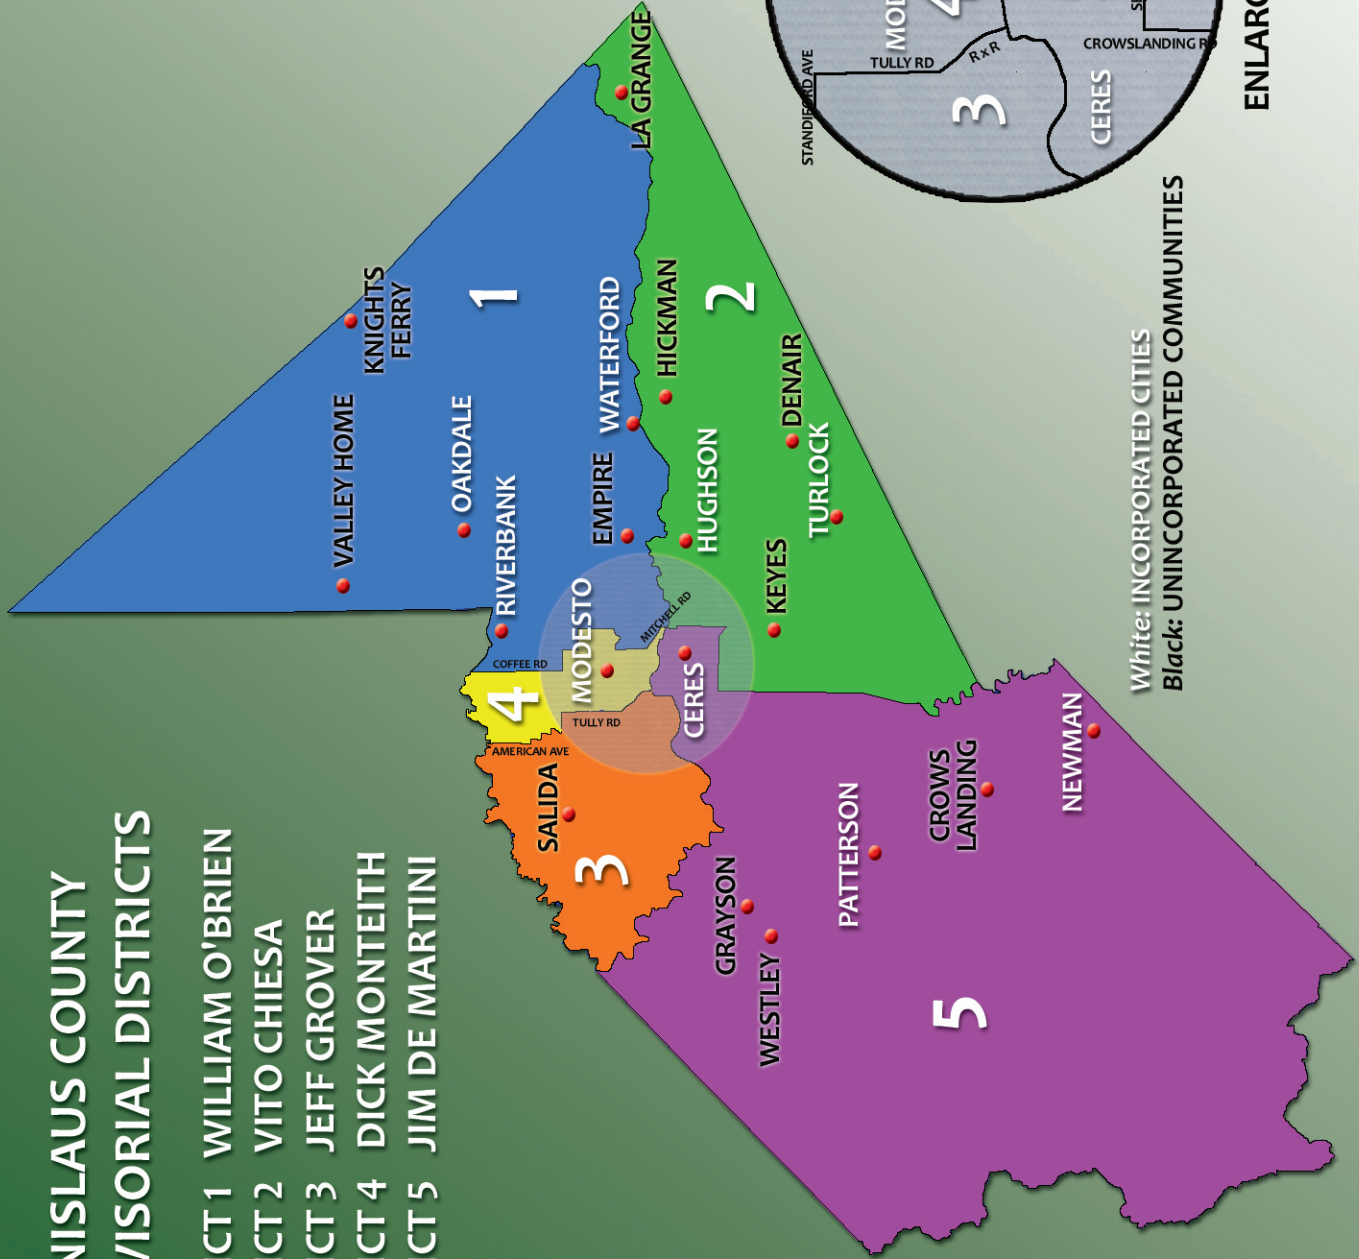

STANISLAUS COUNTY SUPERVISORIAL DISTRICTS

- DISTRICT 1 WILLIAM O'BRIEN
- DISTRICT 2 VITO CHIESA
- DISTRICT 3 JEFF GROVER
- DISTRICT 4 DICK MONTEITH
- DISTRICT 5 JIM DE MARTINI

White: INCORPORATED CITIES
Black: UNINCORPORATED COMMUNITIES

ENLARGEMENT