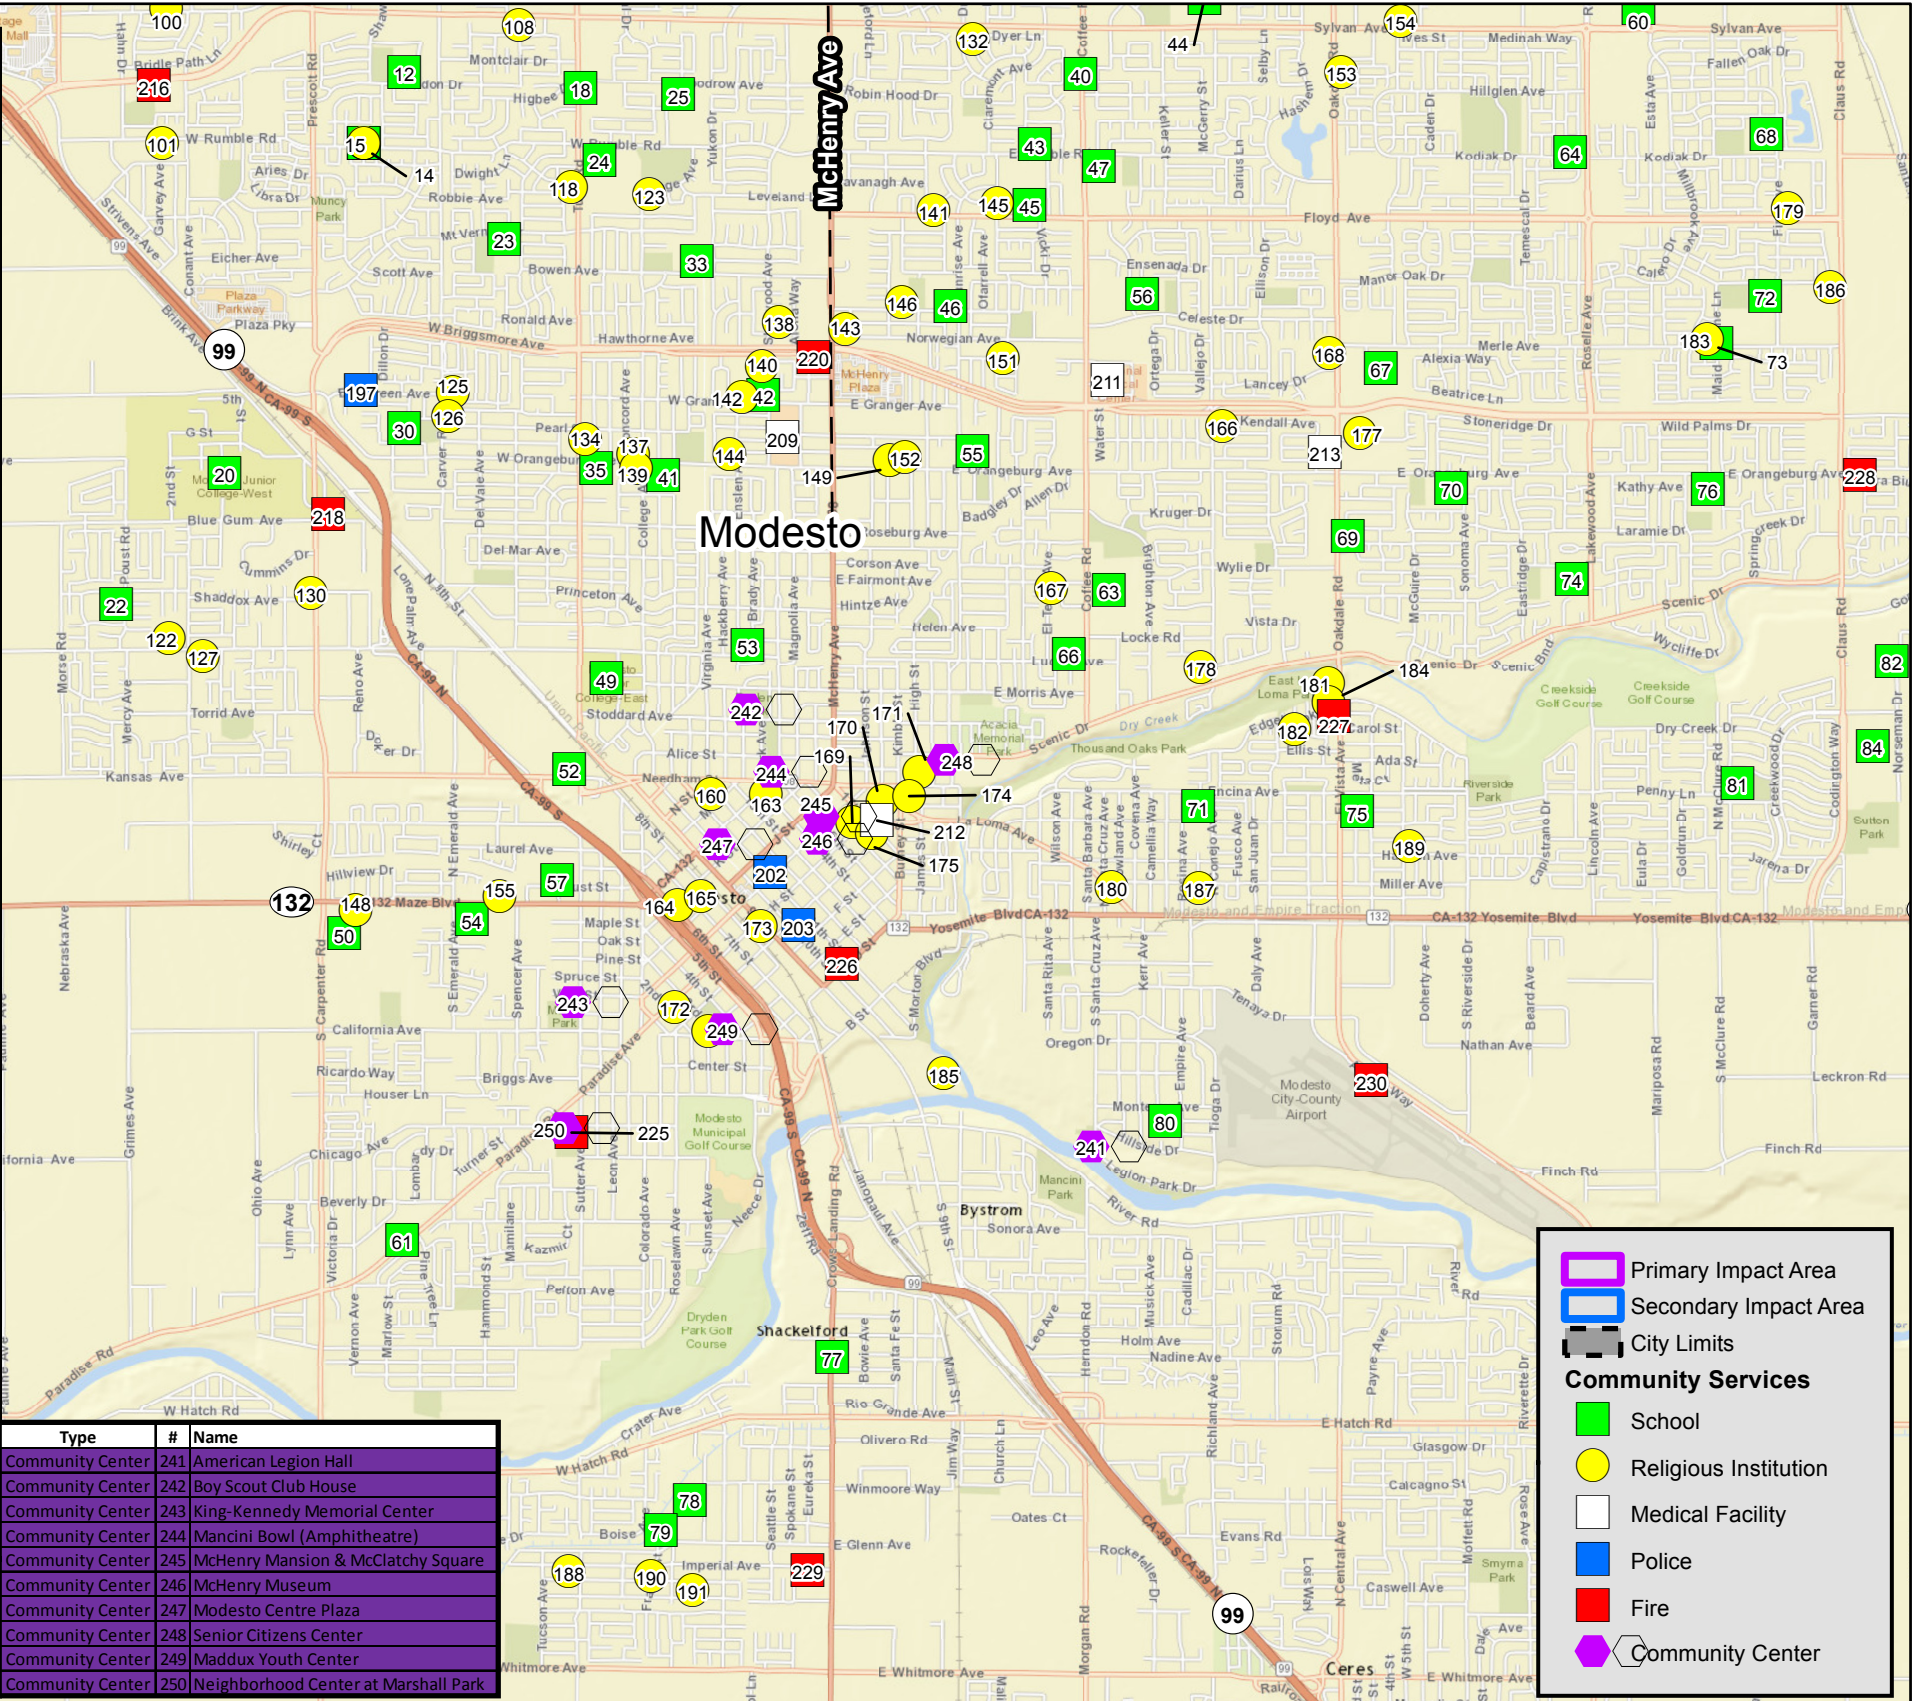

VA2046 NCCOER EIS\F3.1.4.1-1\F3.1.4.1-1-CommunityServices-3.mxd

Source: Basemap - ESRI Aerial Imagery (2011); 6/5/2015;

FIGURE 3.1.4.1-1
Page 3 of 5
Community Facilities and Emergency Service Stations in Study Area
 EA: 10-0S8000, Project ID # 100000263
 North County Corridor New State Route 108 Project
 Stanislaus County, California

Type	#	Name
Community Center	241	American Legion Hall
Community Center	242	Boy Scout Club House
Community Center	243	King-Kennedy Memorial Center
Community Center	244	Mancini Bowl (Amphitheatre)
Community Center	245	McHenry Mansion & McClatchy Square
Community Center	246	McHenry Museum
Community Center	247	Modesto Centre Plaza
Community Center	248	Senior Citizens Center
Community Center	249	Maddux Youth Center
Community Center	250	Neighborhood Center at Marshall Park