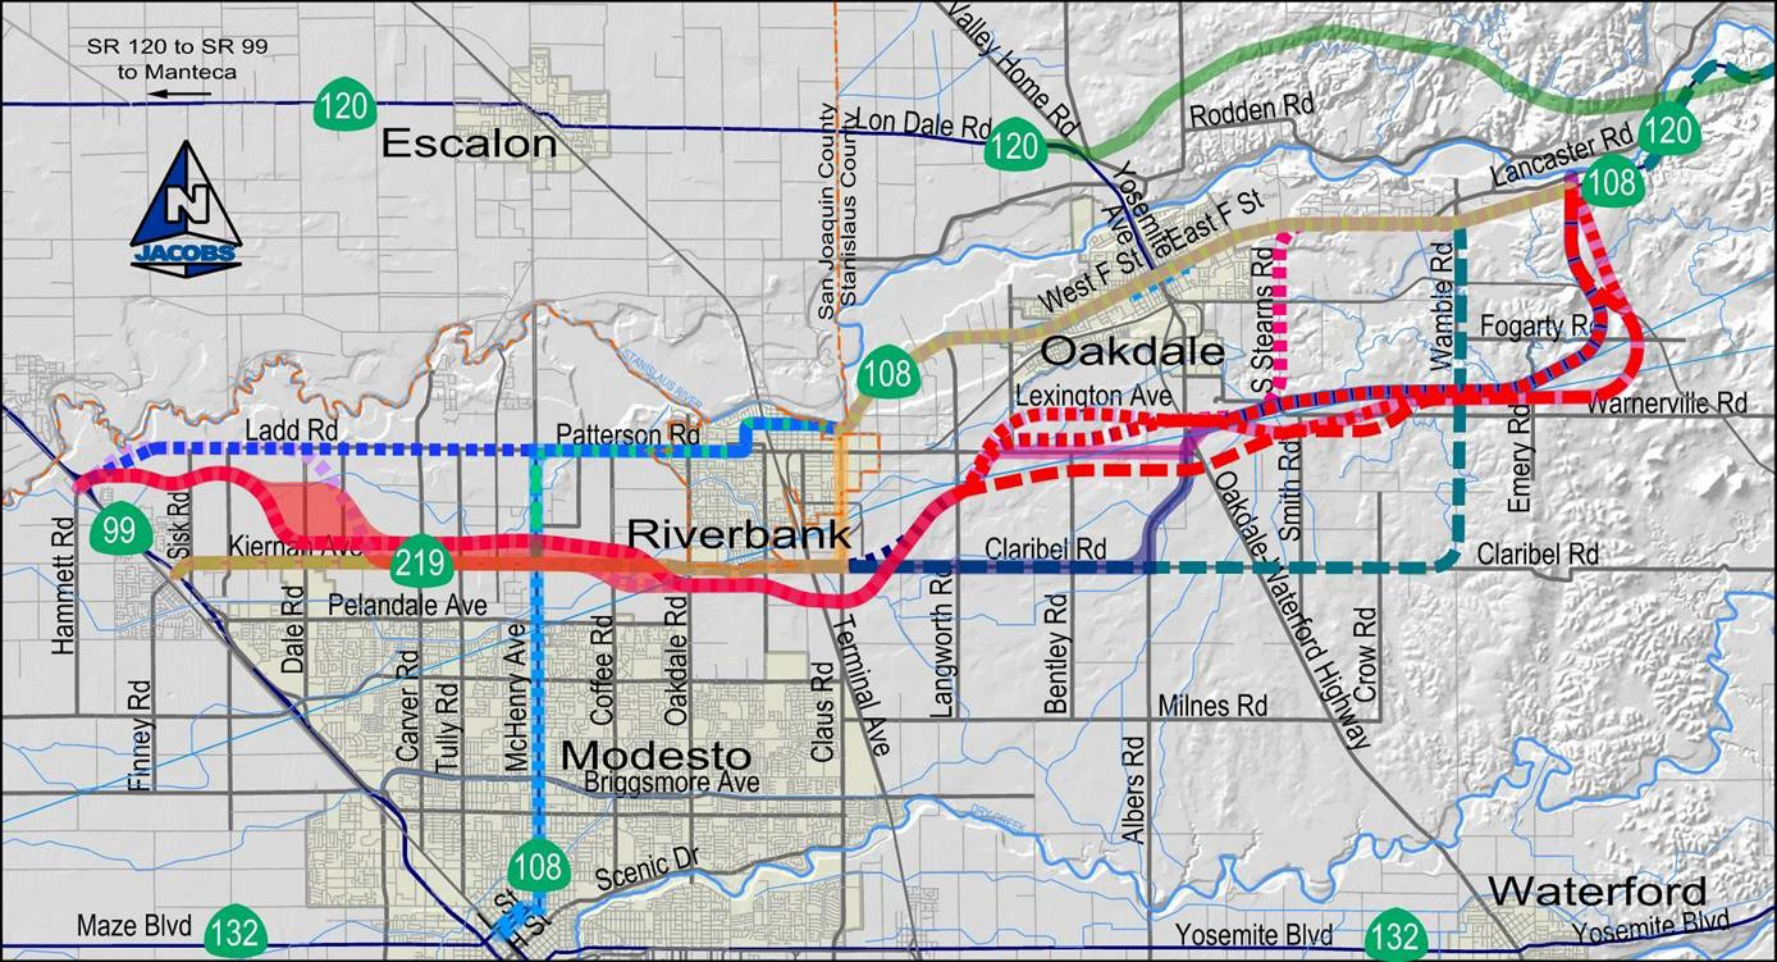

SR 120 to SR 99  
to Manteca

Escalon

Oakdale

Riverbank

Modesto

Waterford

120

120

Hammett Rd

Finney Rd

Ladd Rd

Kiernan Ave

Pelandale Ave

Dale Rd

Carver Rd

Tully Rd

McHenry Ave

Coffee Rd

Oakdale Rd

Claus Rd

Terminal Ave

Langworth Rd

Bentley Rd

Milnes Rd

Albers Rd

Lon Dale Rd

Valley Home Rd

Rodden Rd

Yosemite Ave

West F St

East F St

Lancaster Rd