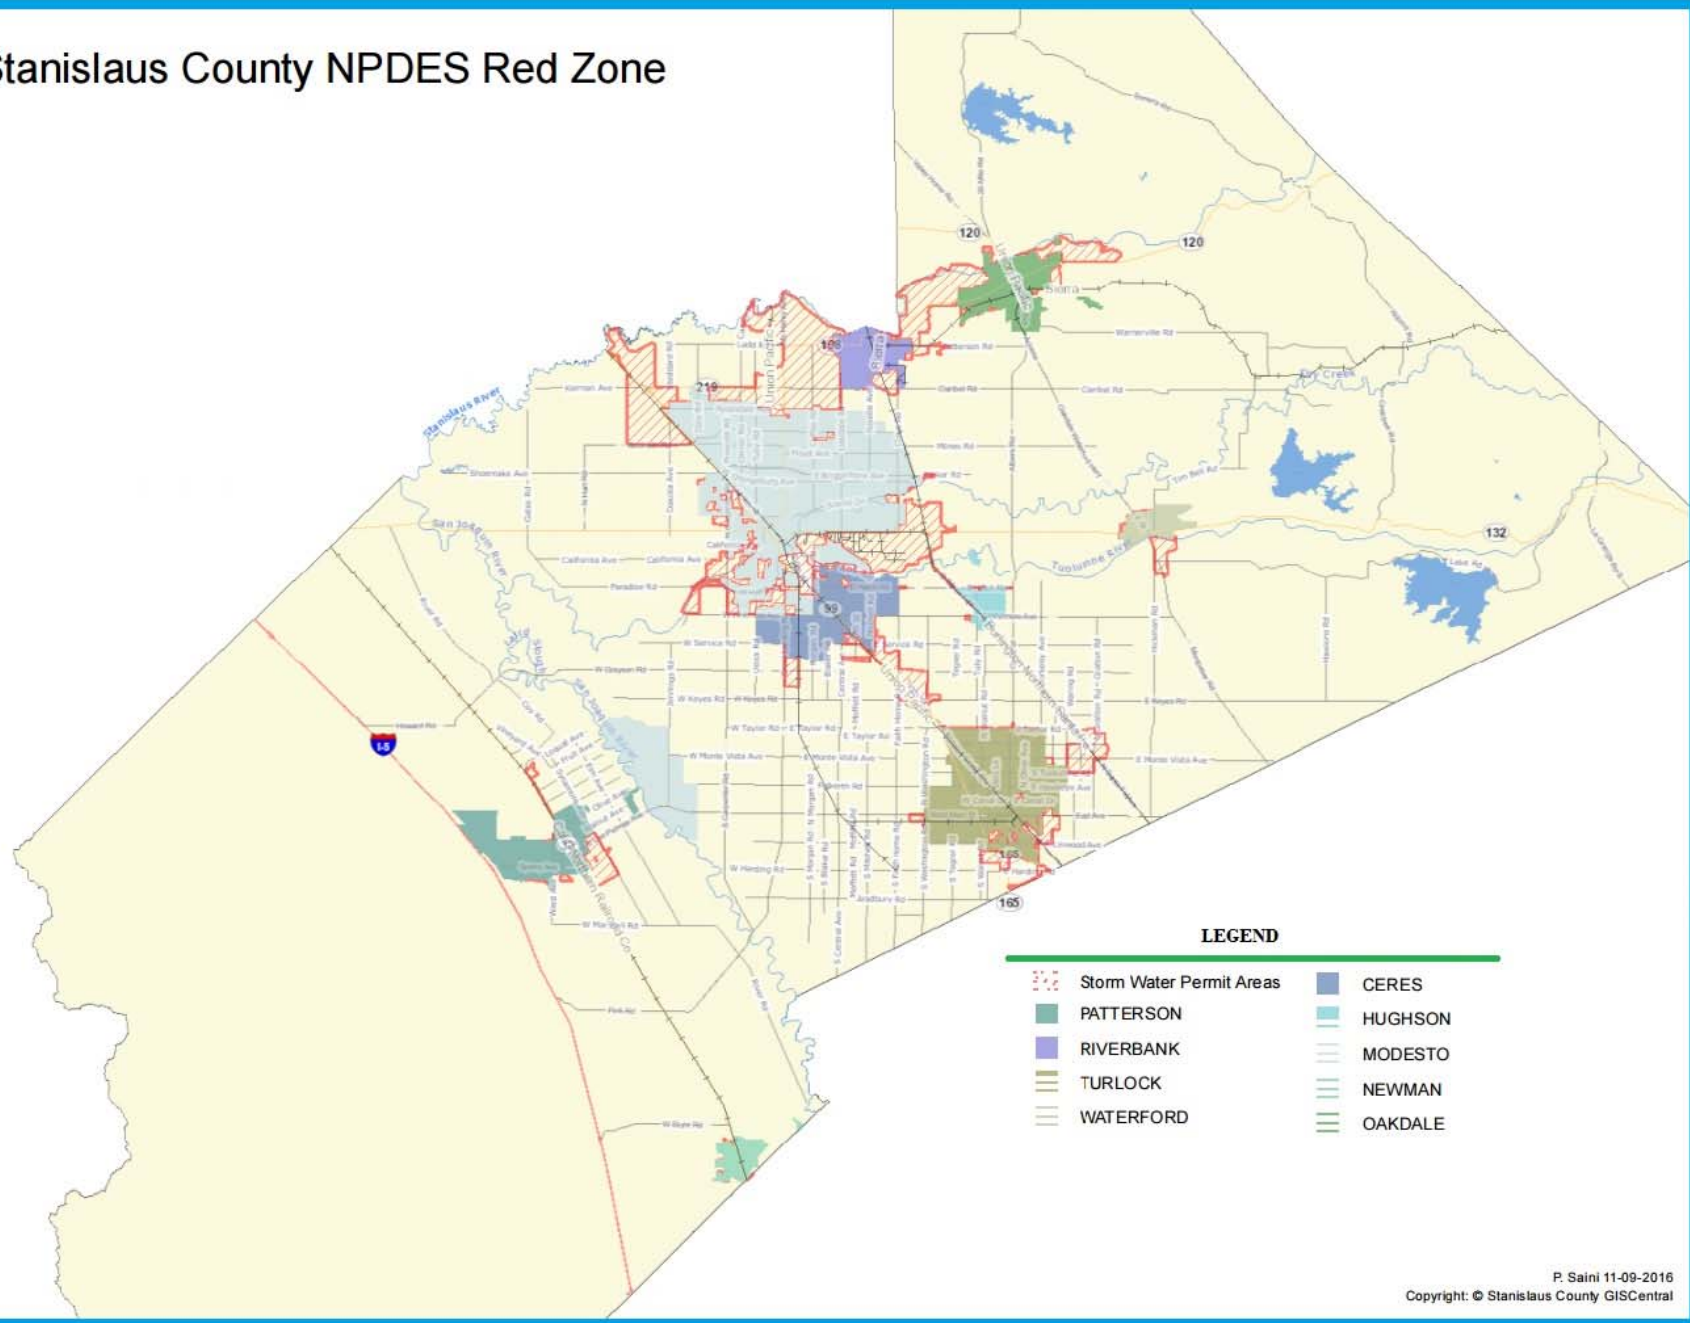

# Stanislaus County NPDES Red Zone

## LEGEND

- |   |                          |   |         |
|---|--------------------------|---|---------|
|  | Storm Water Permit Areas |  | CERES   |
|  | PATTERSON                |  | HUGHSON |
|  | RIVERBANK                |  | MODESTO |
|  | TURLOCK                  |  | NEWMAN  |
|  | WATERFORD                |  | OAKDALE |