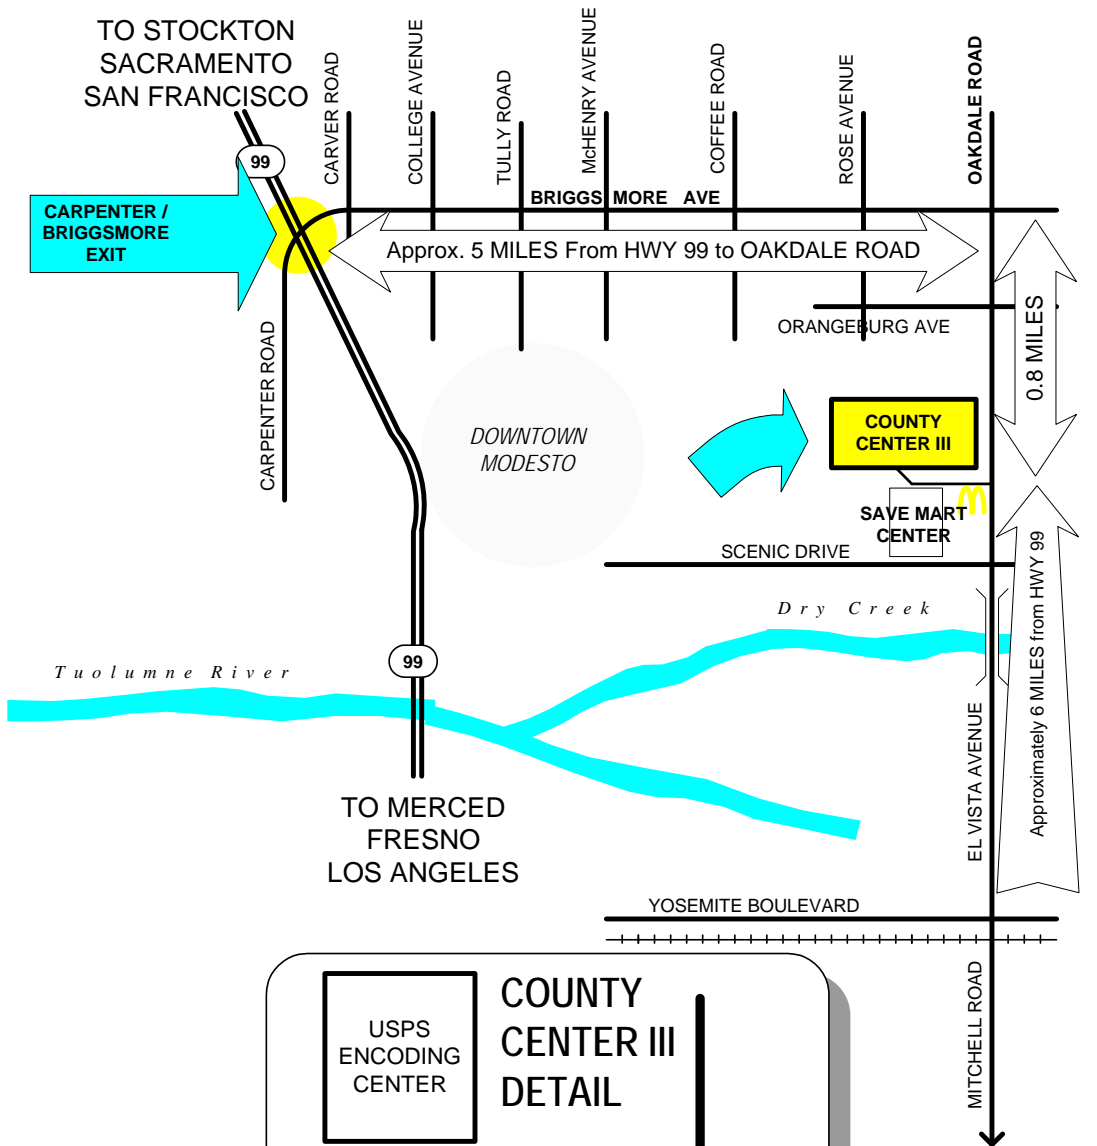

Directions to Stanislaus County Center III -- "The Learning Institute"

From North: (Sacramento / Stockton / Bay

From Bay Area:

- I-580 East over Altamont Pass; Continue East on I-205 toward STOCKTON
- East I-205 past Tracy merges with I-5 NORTH
- Exit HWY 120 EAST toward YOSEMITE / MODESTO (continue as from Sacramento/Stockton, below)

From Sacramento / Stockton:

- Take HWY 99 SOUTH toward MODESTO
- Exit HWY 99 at **CARPENTER/BRIGGSMORE EXIT**; Turn Left (east) from offramp
- Follow BRIGGSMORE AVENUE approx. 5 miles to **OAKDALE ROAD**, turn right (south)
- Follow **OAKDALE ROAD** approx. 0.8 miles. Turn RIGHT at second signal (at McDonalds and Save Mart Shopping Center.)
- Park between the first two buildings on the right. The Learning Institute is in the second building. Enter from the east side of the building.

From South: (Fresno / Los Angeles)

- Take HWY 99 NORTH past Turlock; Exit at **MITCHELL ROAD EXIT** and merge right unto Mitchell Road northbound.
- Follow **MITCHELL ROAD NORTH** approximately 6 miles past the airport and across the second river bridge, then past SCENIC DRIVE signal to next LEFT SIGNAL (McDonalds and Save Mart Center on your left.) **TURN LEFT.**
- Park between the first two buildings on the right. The Learning Institute is in the second building. Enter from the east side of the building.

TO HIGHWAY 99 SOUTH