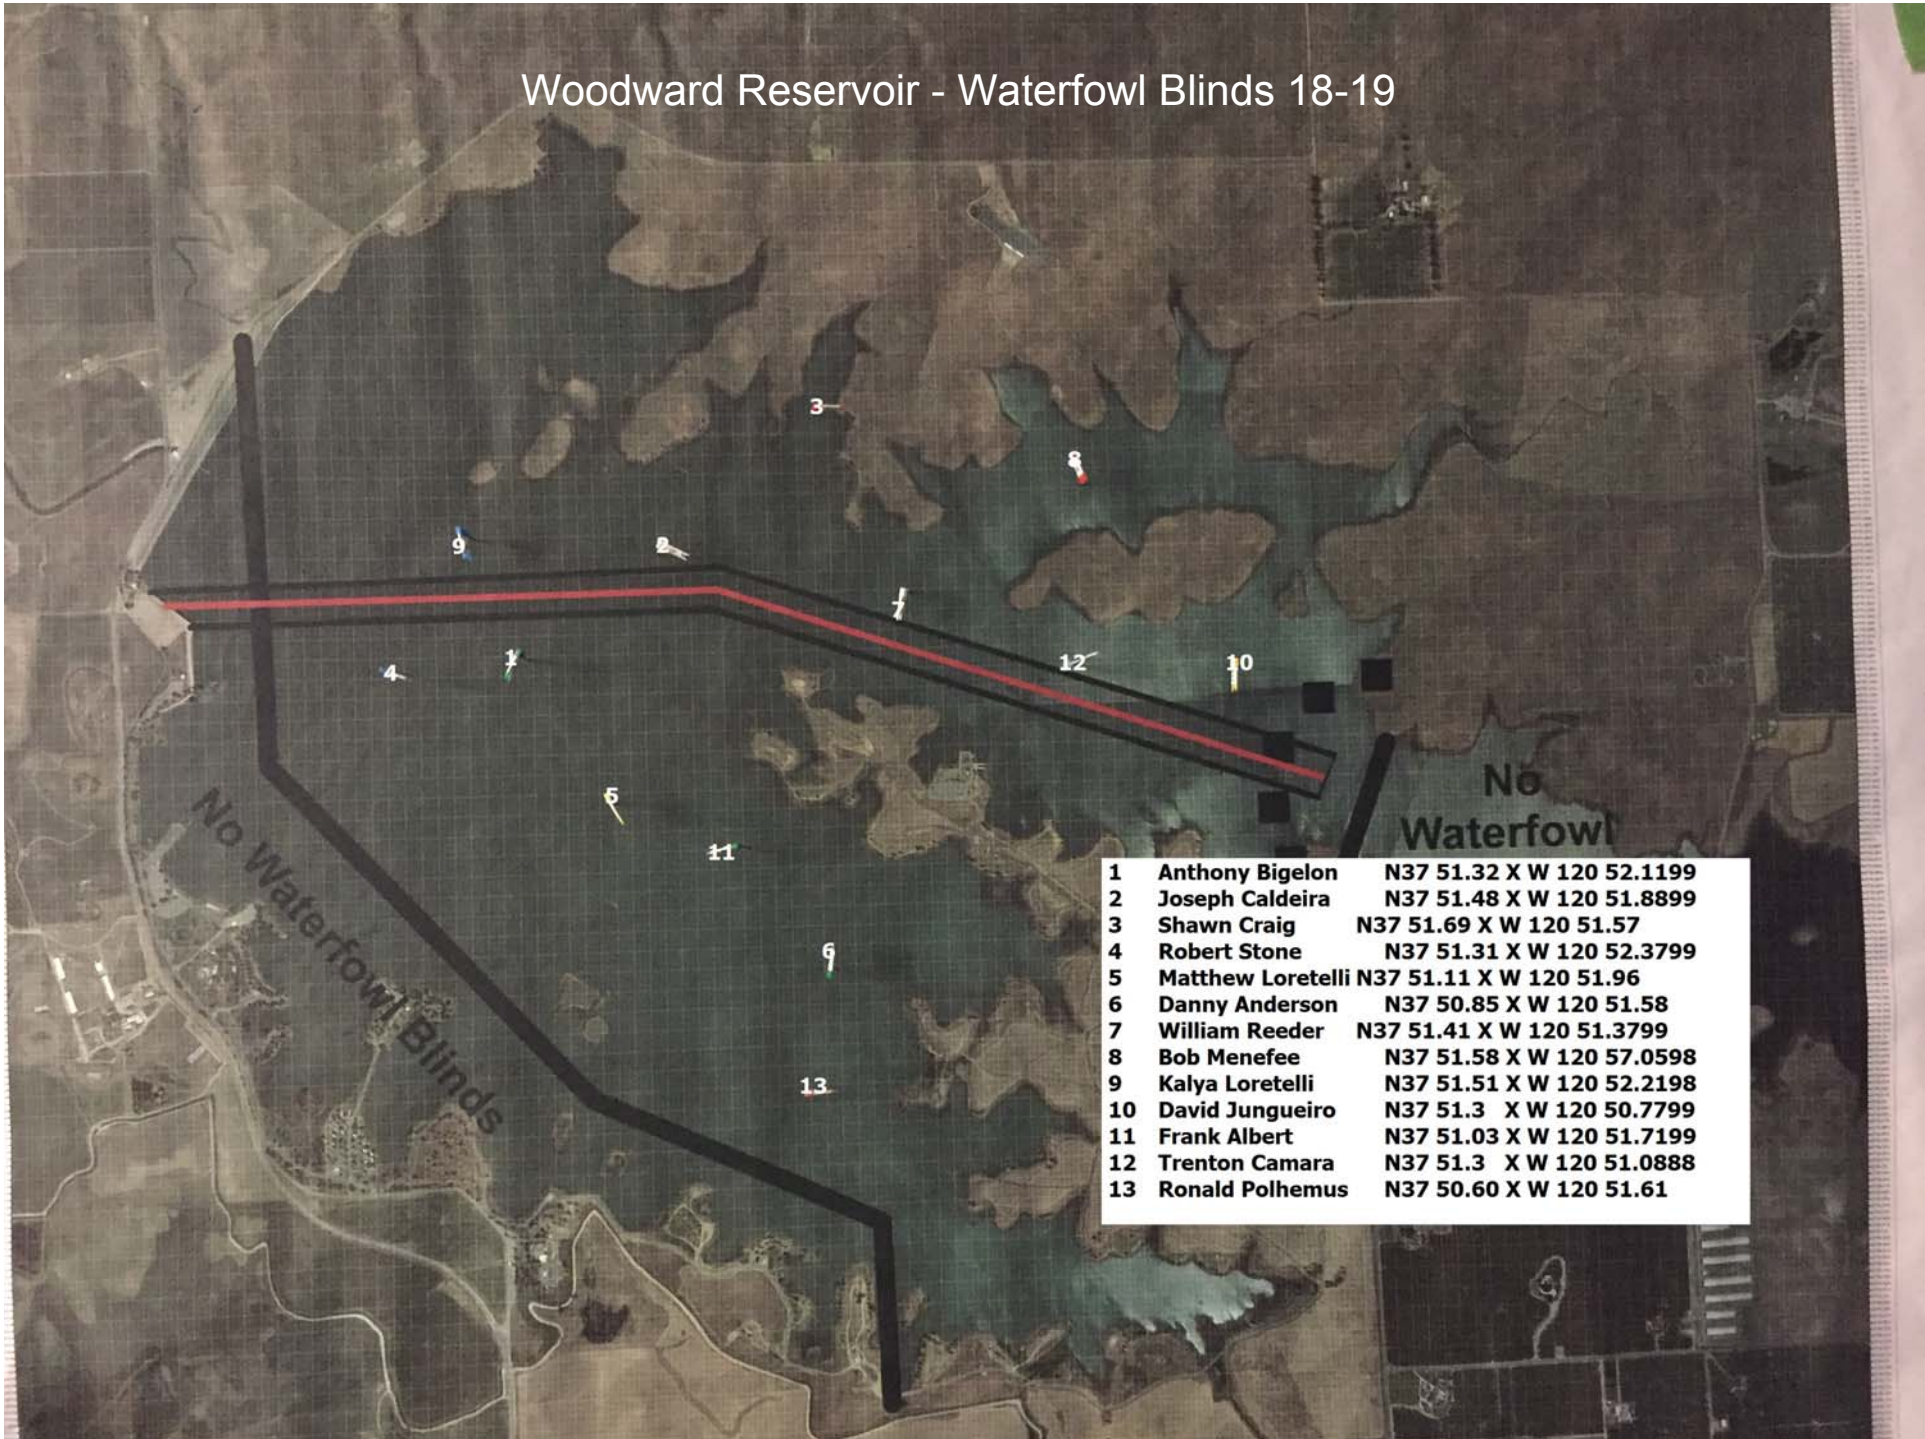

Woodward Reservoir - Waterfowl Blinds 18-19

| | | |
|----|-------------------|---------------------------|
| 1 | Anthony Bigelon | N37 51.32 X W 120 52.1199 |
| 2 | Joseph Caldeira | N37 51.48 X W 120 51.8899 |
| 3 | Shawn Craig | N37 51.69 X W 120 51.57 |
| 4 | Robert Stone | N37 51.31 X W 120 52.3799 |
| 5 | Matthew Loretelli | N37 51.11 X W 120 51.96 |
| 6 | Danny Anderson | N37 50.85 X W 120 51.58 |
| 7 | William Reeder | N37 51.41 X W 120 51.3799 |
| 8 | Bob Menefee | N37 51.58 X W 120 57.0598 |
| 9 | Kalya Loretelli | N37 51.51 X W 120 52.2198 |
| 10 | David Jungueiro | N37 51.3 X W 120 50.7799 |
| 11 | Frank Albert | N37 51.03 X W 120 51.7199 |
| 12 | Trenton Camara | N37 51.3 X W 120 51.0888 |
| 13 | Ronald Polhemus | N37 50.60 X W 120 51.61 |