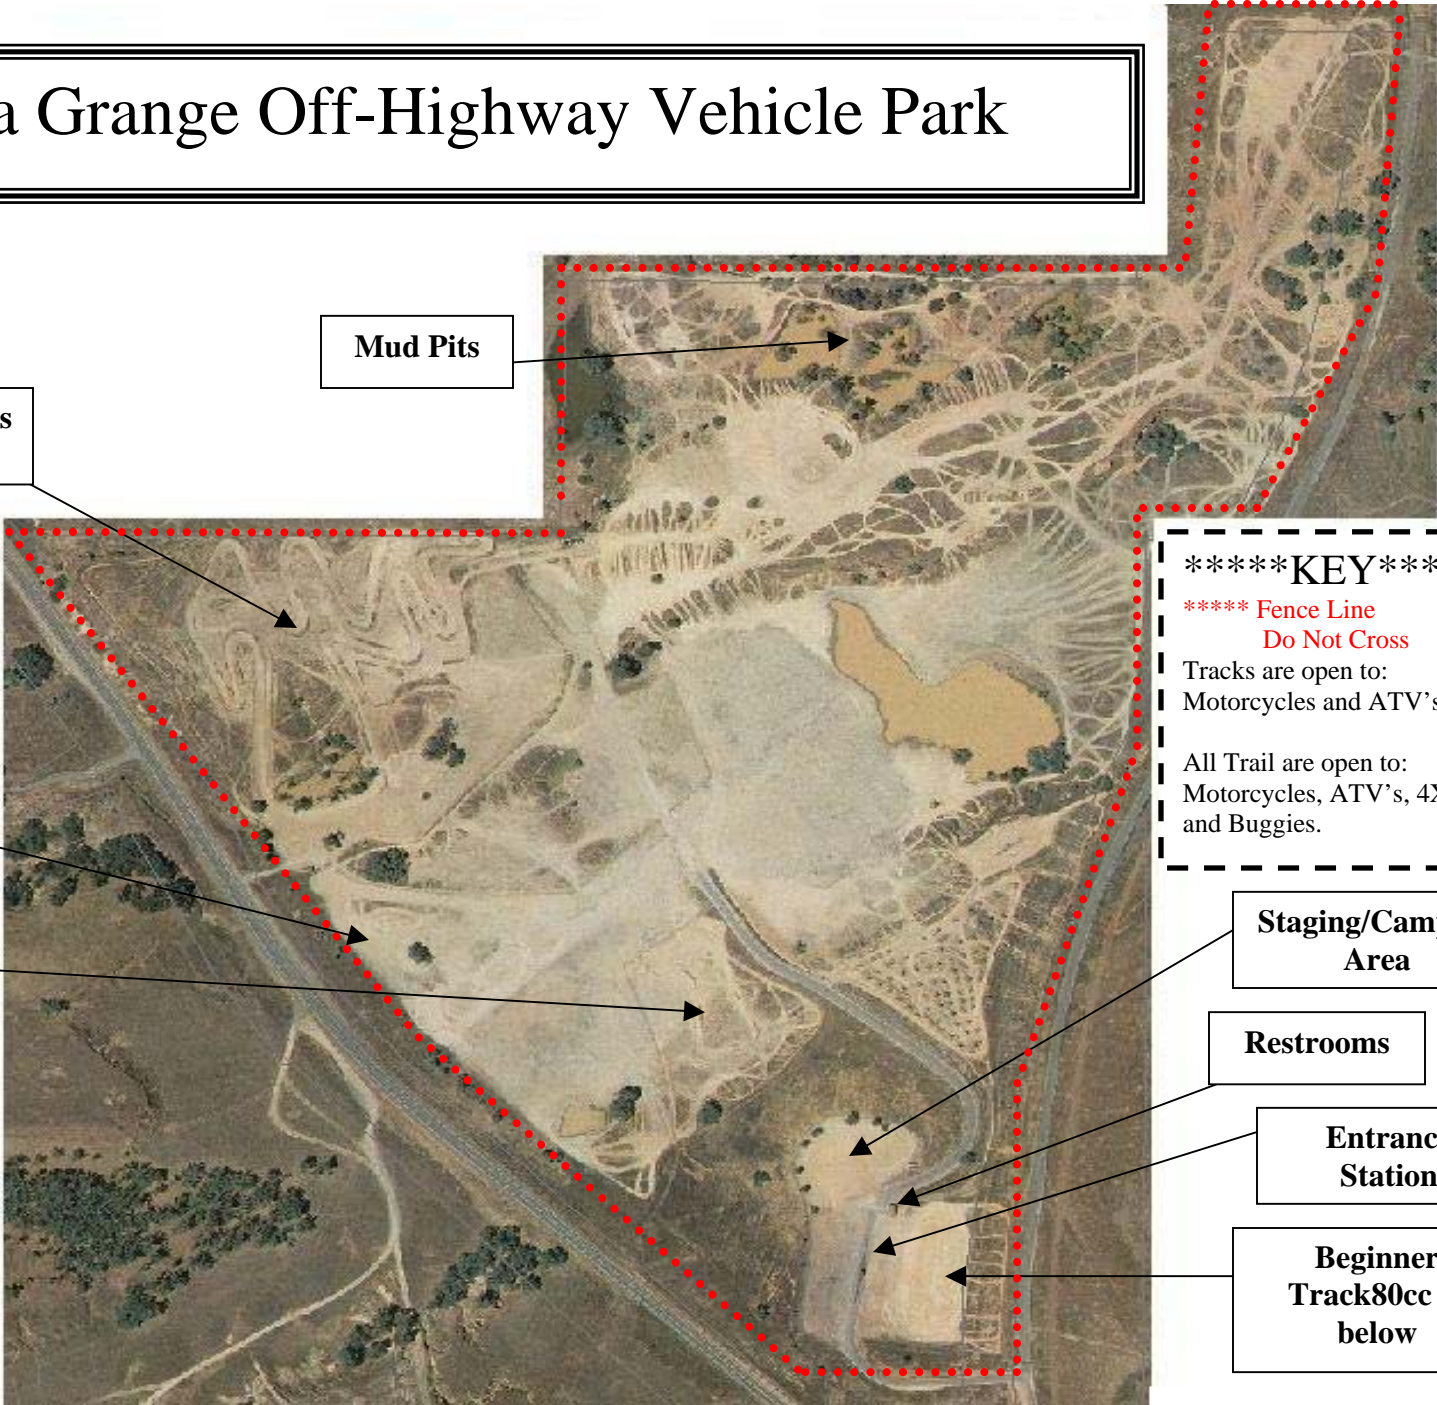

La Grange Off-Highway Vehicle Park

Mud Pits

Motocross Track

Sand Drags

Intermediate Track 80cc & above

*******KEY*******
***** Fence Line
Do Not Cross
Tracks are open to:
Motorcycles and ATV's

All Trail are open to:
Motorcycles, ATV's, 4X4's
and Buggies.

Staging/Camping Area

Restrooms

Entrance Station

Beginner Track 80cc & below