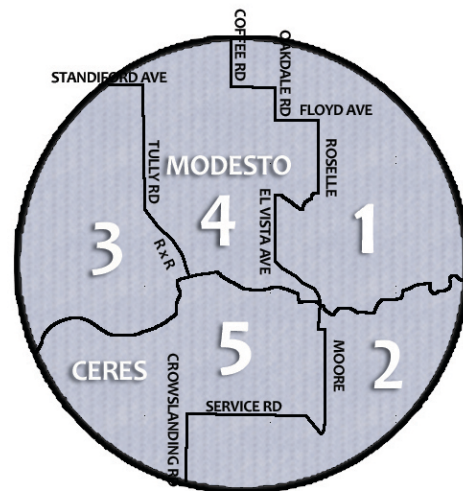

STANISLAUS COUNTY SUPERVISORIAL DISTRICTS

- DISTRICT 1 WILLIAM O'BRIEN
- DISTRICT 2 VITO CHIESA
- DISTRICT 3 JEFF GROVER
- DISTRICT 4 DICK MONTEITH
- DISTRICT 5 JIM DE MARTINI

White: INCORPORATED CITIES
Black: UNINCORPORATED COMMUNITIES

ENLARGEMENT