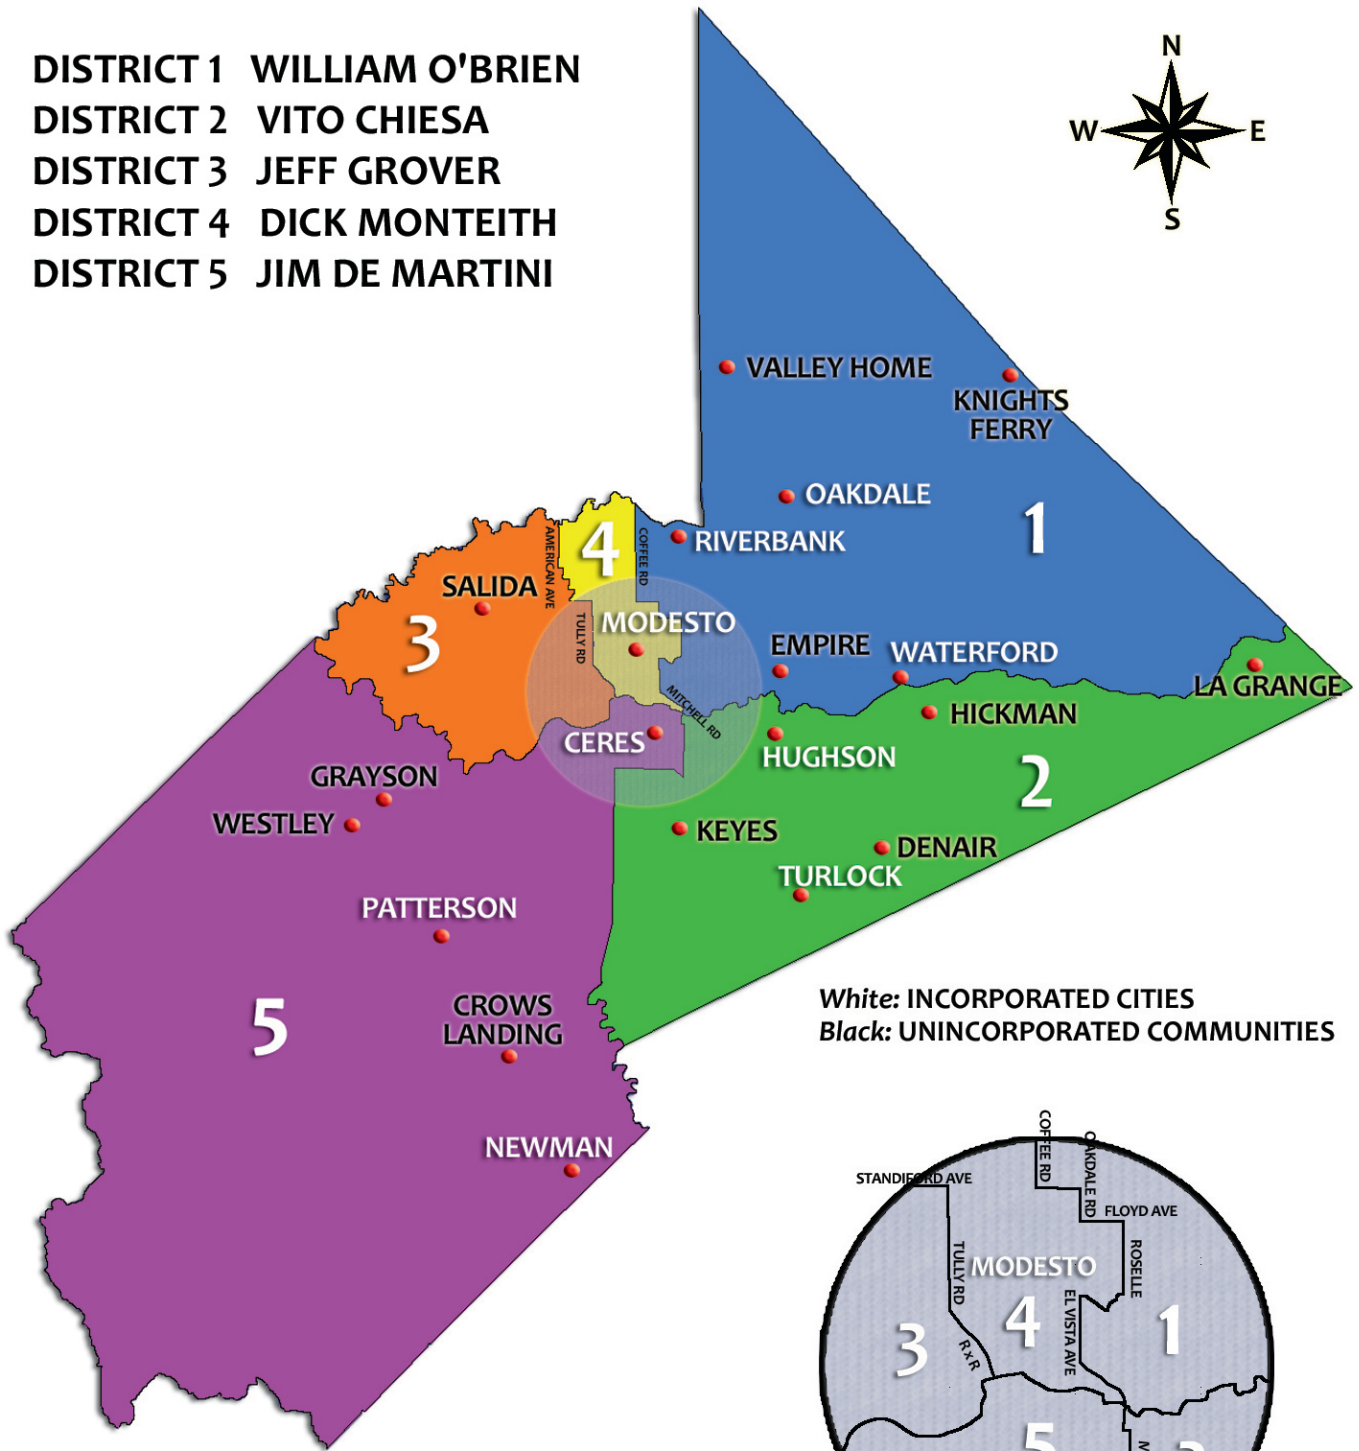

STANISLAUS COUNTY SUPERVISORIAL DISTRICTS

- DISTRICT 1 WILLIAM O'BRIEN
- DISTRICT 2 VITO CHIESA
- DISTRICT 3 JEFF GROVER
- DISTRICT 4 DICK MONTEITH
- DISTRICT 5 JIM DE MARTINI

White: INCORPORATED CITIES
Black: UNINCORPORATED COMMUNITIES

ENLARGEMENT