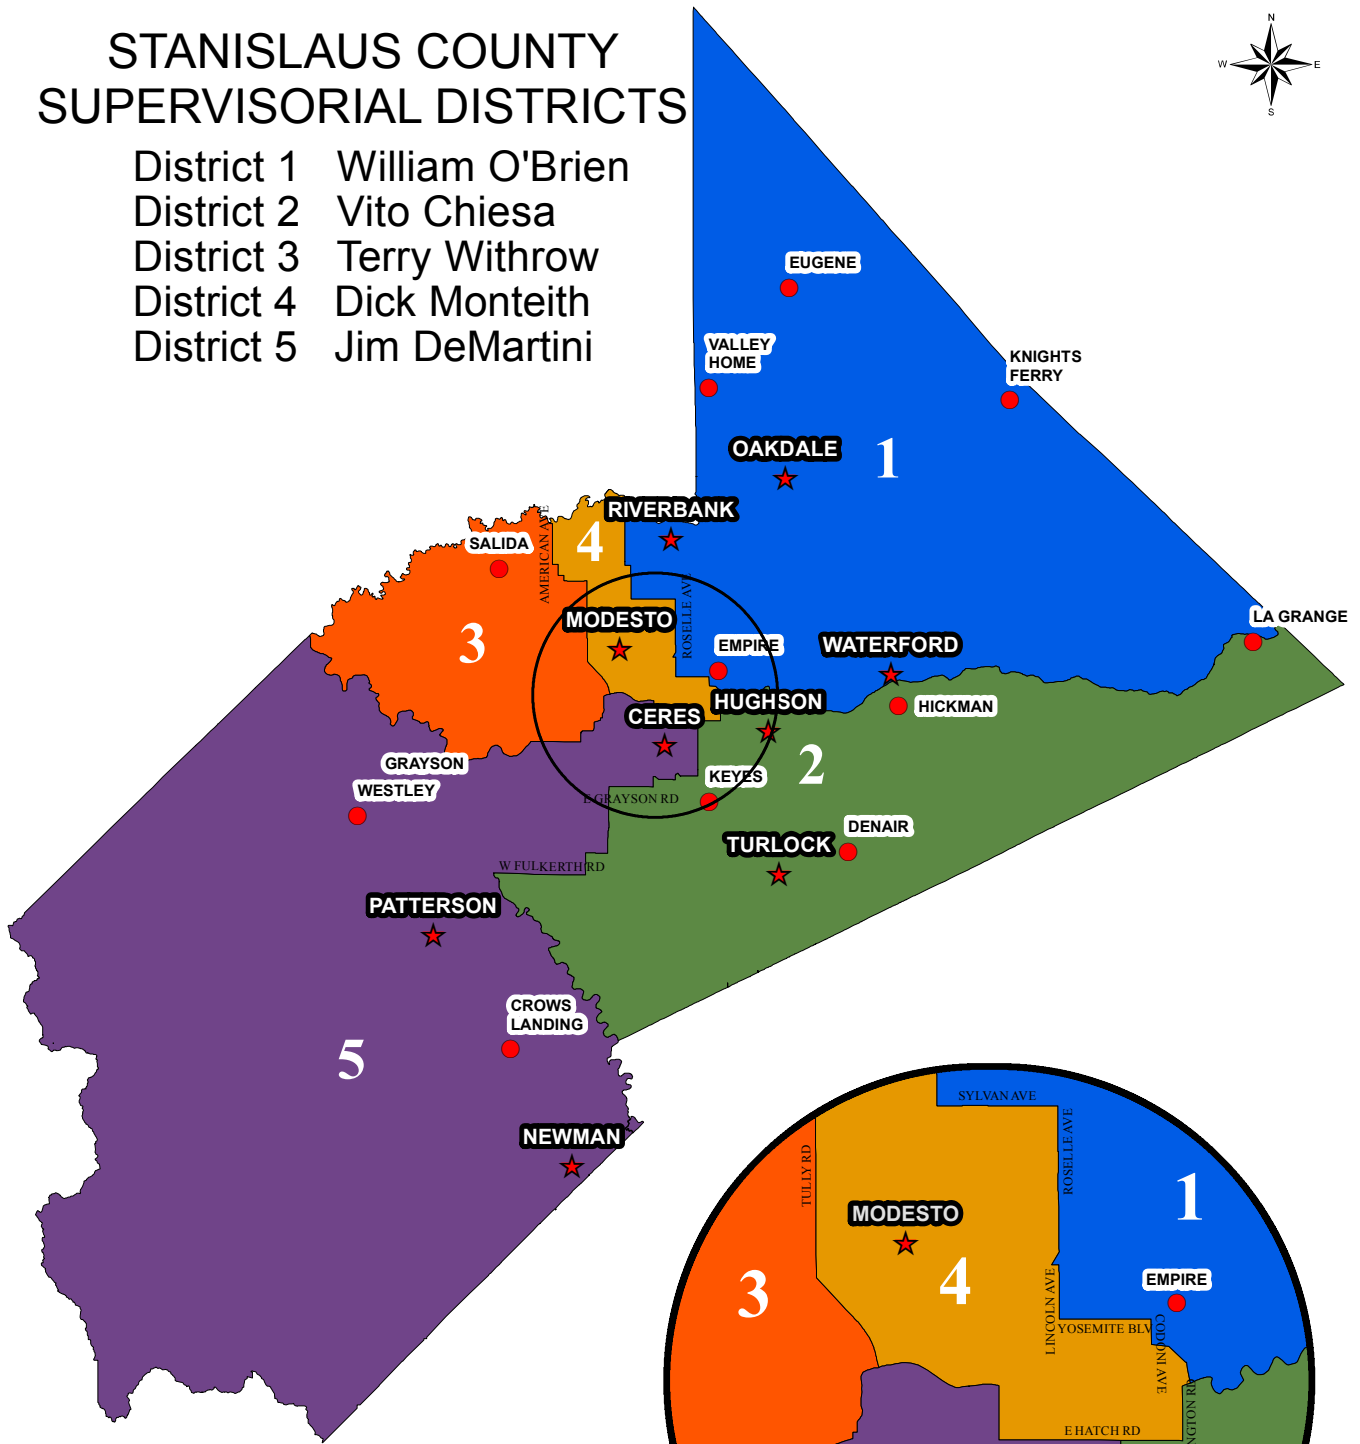

# STANISLAUS COUNTY SUPERVISORIAL DISTRICTS

- District 1 William O'Brien
- District 2 Vito Chiesa
- District 3 Terry Withrow
- District 4 Dick Monteith
- District 5 Jim DeMartini

- ★ INCORPORATED CITIES
- UNINCORPORATED COMMUNITIES

## ENLARGEMENT