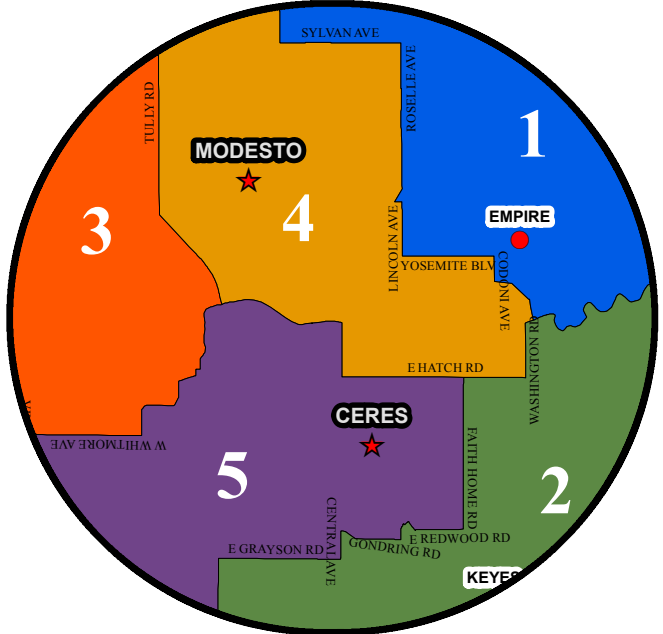

# STANISLAUS COUNTY SUPERVISORIAL DISTRICTS

- District 1 William O'Brien
- District 2 Vito Chiesa
- District 3 Terry Withrow
- District 4 Dick Monteith
- District 5 Jim DeMartini

- ★ INCORPORATED CITIES
- UNINCORPORATED COMMUNITIES

## ENLARGEMENT