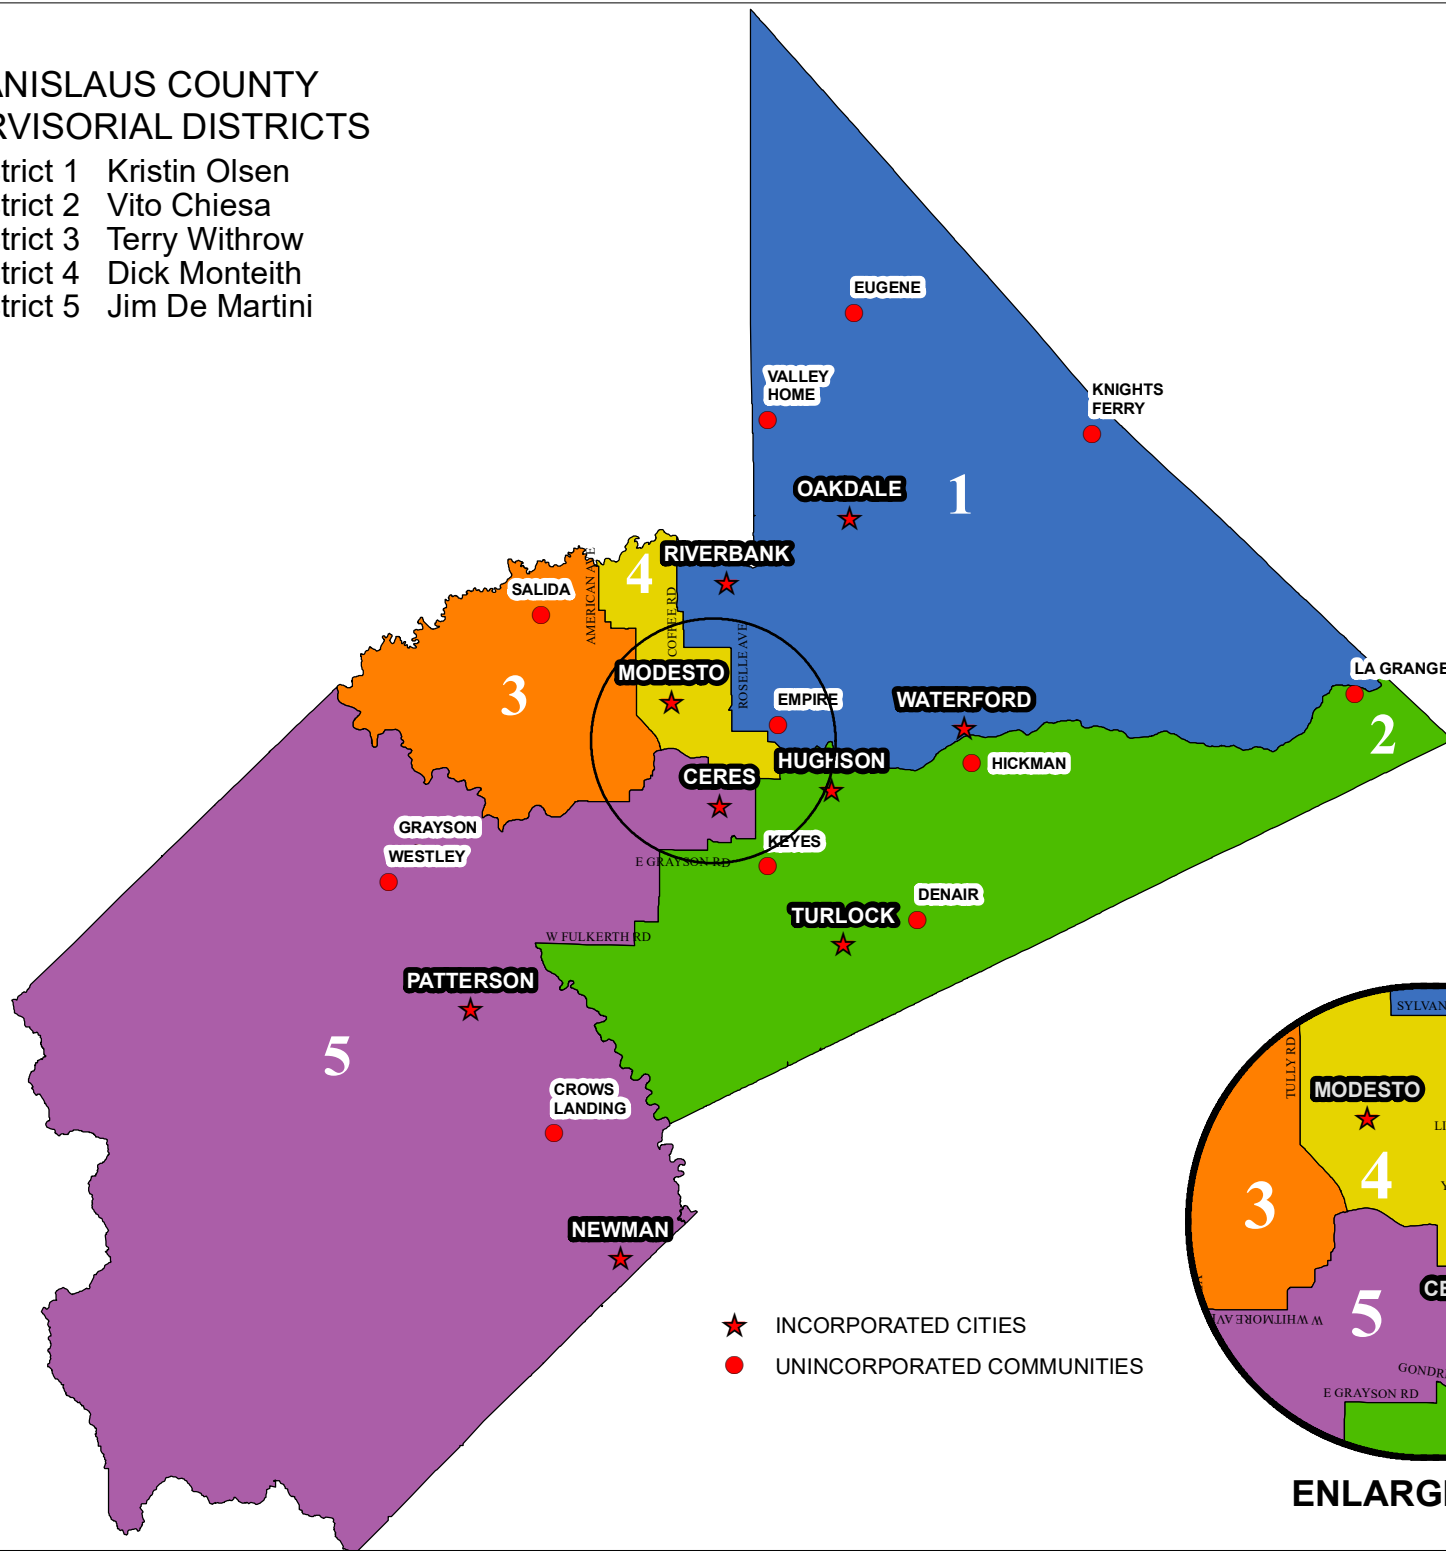

STANISLAUS COUNTY SUPERVISORIAL DISTRICTS

- District 1 Kristin Olsen
- District 2 Vito Chiesa
- District 3 Terry Withrow
- District 4 Dick Monteith
- District 5 Jim De Martini

- ★ INCORPORATED CITIES
- UNINCORPORATED COMMUNITIES

ENLARGEMENT