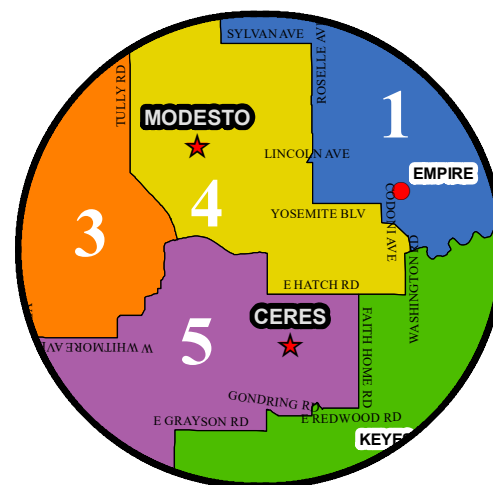

STANISLAUS COUNTY SUPERVISORIAL DISTRICTS

- District 1 Kristin Olsen
- District 2 Vito Chiesa
- District 3 Terry Withrow
- District 4 Dick Monteith
- District 5 Jim De Martini

- ★ INCORPORATED CITIES
- UNINCORPORATED COMMUNITIES

ENLARGEMENT