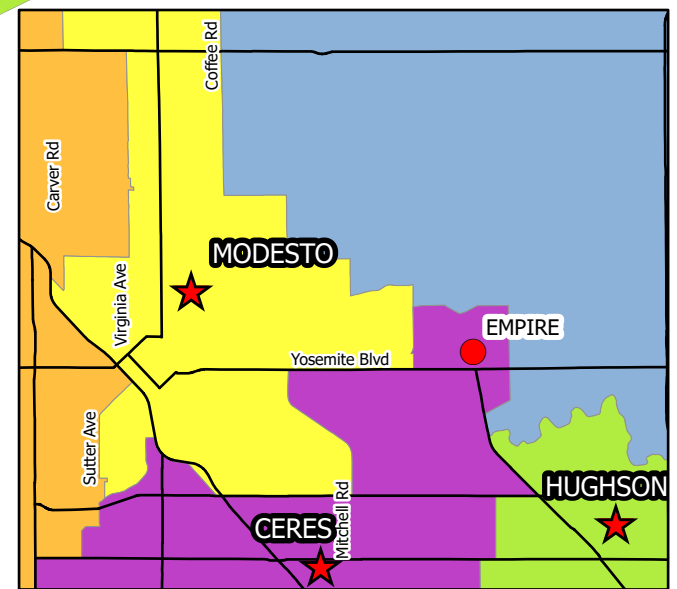

# STANISLAUS COUNTY SUPERVISORIAL DISTRICTS

- District 1 – Buck Condit
- District 2 – Vito Chiesa
- District 3 – Terry Withrow
- District 4 – Mani Grewal
- District 5 – Chance Condit

- INCORPORATED CITIES
- UNINCORPORATED COMMUNITIES

## ENLARGEMENT

Date: 4/11/2023

**Information Technology Central**  
Geographic Information Services  
801 11th St. Modesto, CA 95354