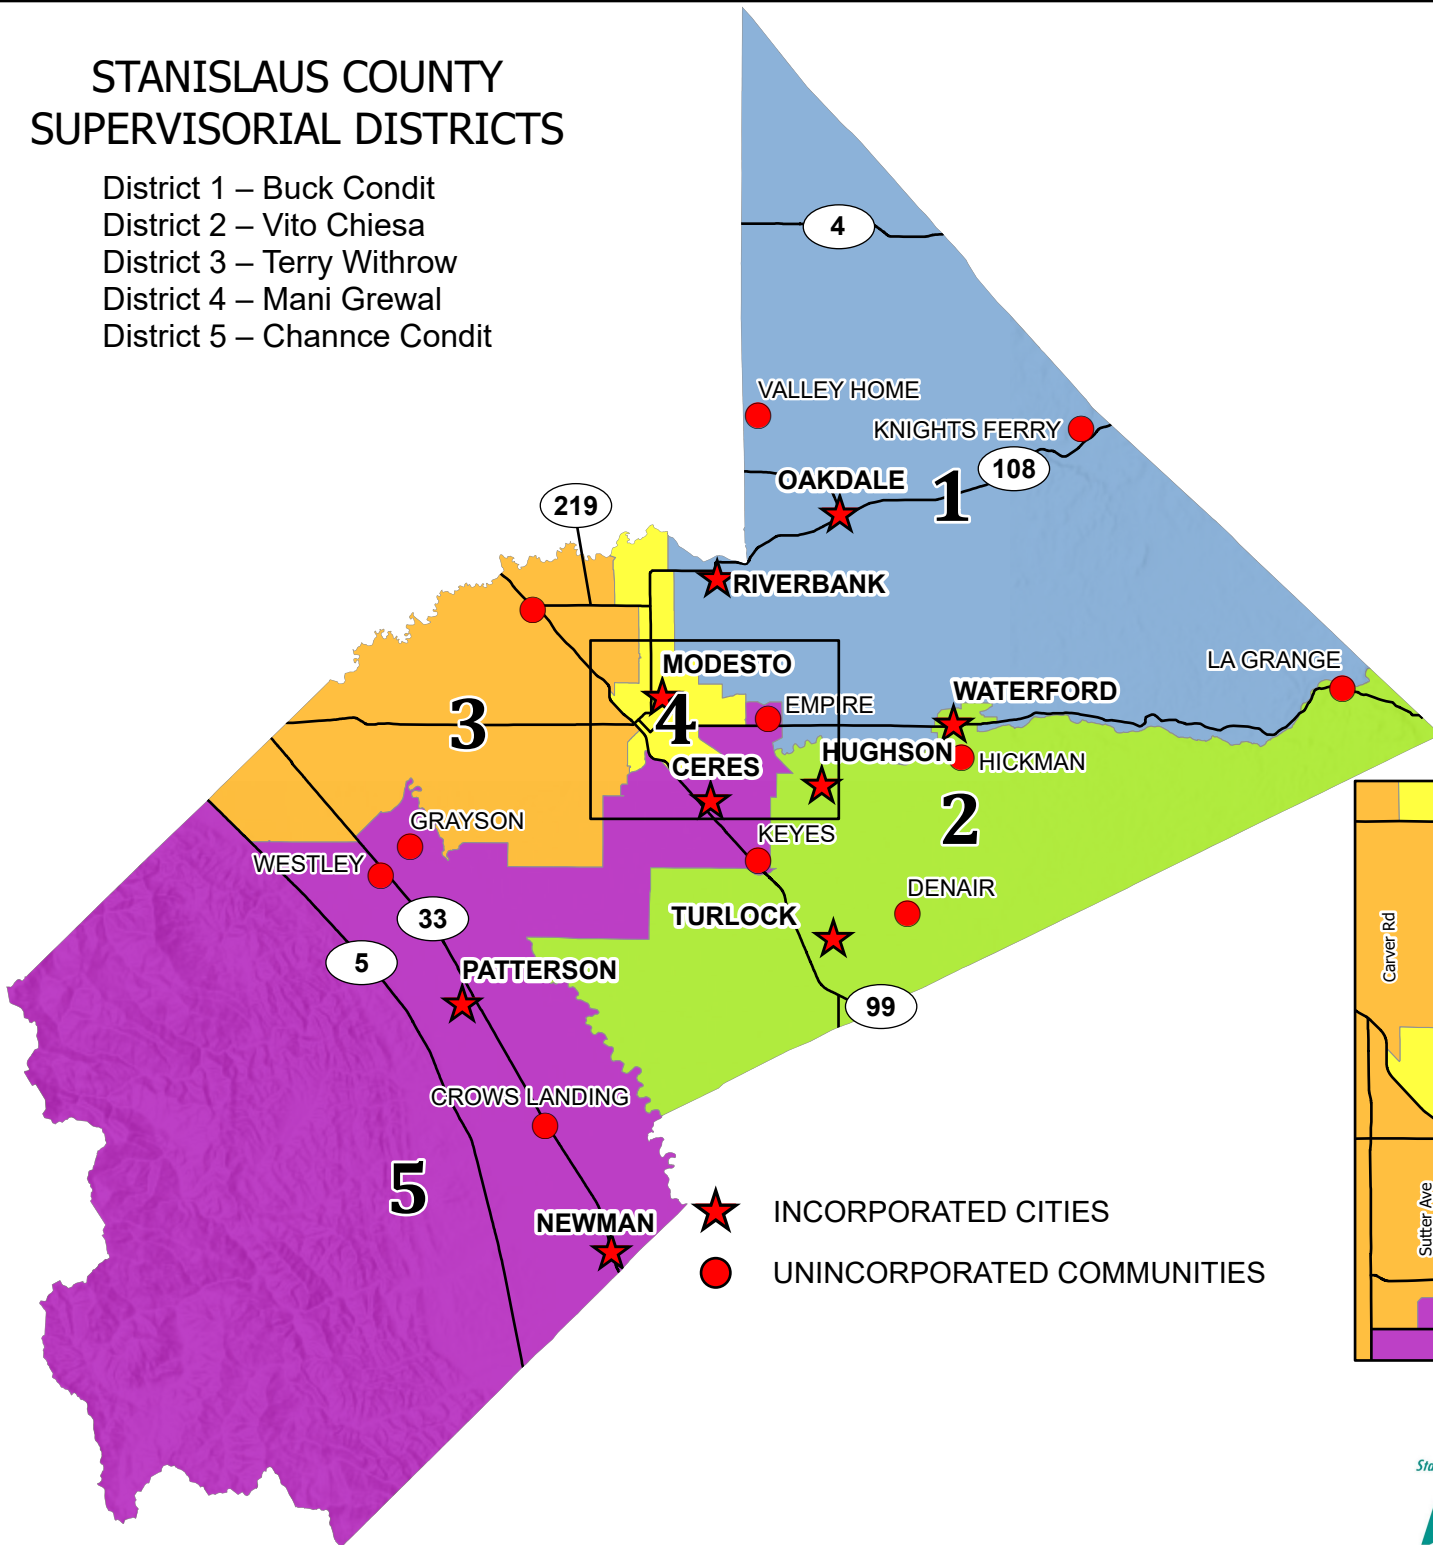

# STANISLAUS COUNTY SUPERVISORIAL DISTRICTS

- District 1 – Buck Condit
- District 2 – Vito Chiesa
- District 3 – Terry Withrow
- District 4 – Mani Grewal
- District 5 – Chance Condit

- INCORPORATED CITIES
- UNINCORPORATED COMMUNITIES

## ENLARGEMENT

Date: 4/11/2023

**Information Technology Central**  
Geographic Information Services  
801 11th St. Modesto, CA 95354